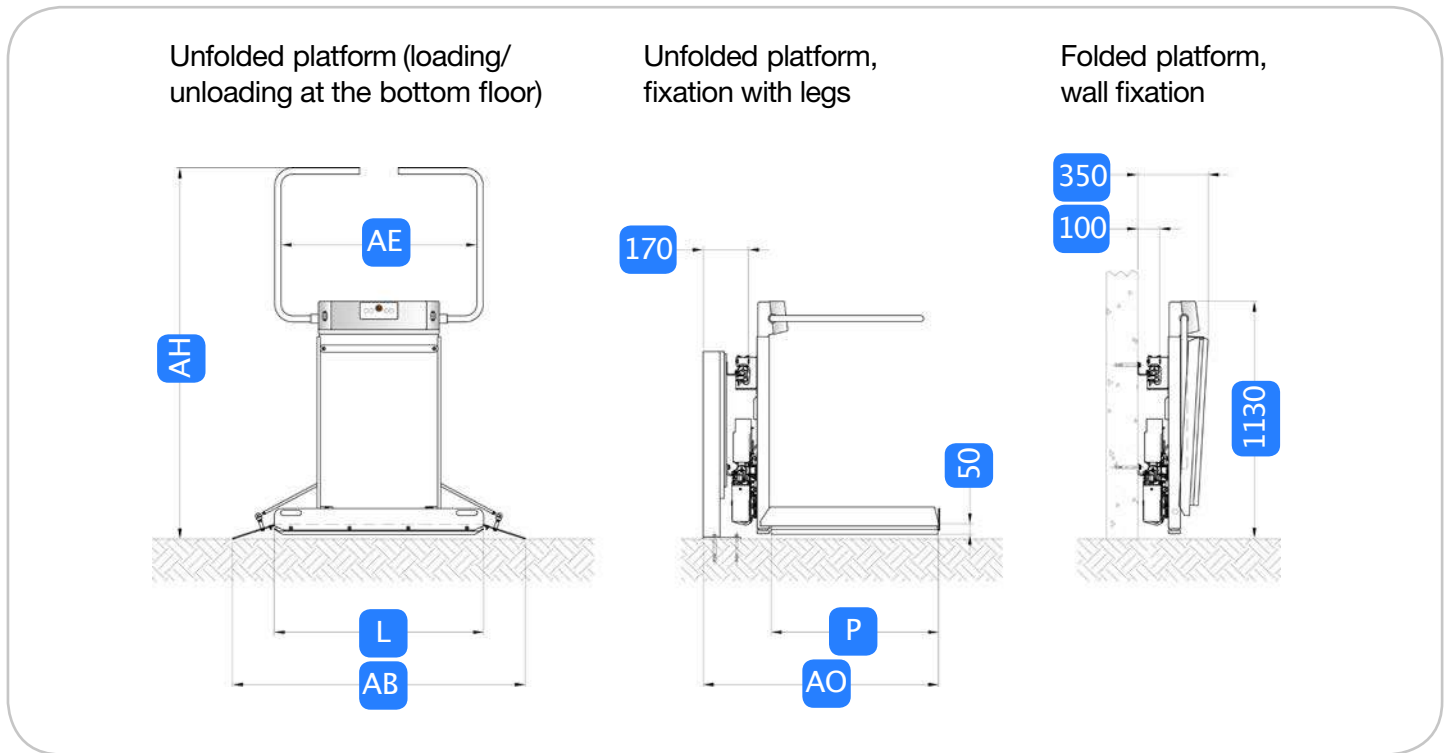

Logic has a very reduced encumbrance in the folded position.

REMOTE CONTROLS

to call the stairlift from the floor or send it to the parking position

FOLDABLE SEAT

for users not on wheelchair

OPTIONAL WANDER LEAD

for attendant control, with spiral cable

1. The controls for rise and descent are easily reachable by any user on every side of the instrument board.
2. The overload led and the flashing light with sound alarm fulfill compliance to the existing Safety Regulations both in private and public places.
3. The emergency button stops immediately the platform; when pressed it lights up and sounds uninterruptedly, warning the user of any incidental pressing.
4. The key switch on board prevents from use of the lift by unauthorized persons.

TECHNICAL FEATURES OF LOGIC PLATFORM LIFT

Platform dimensions (LxP)	750x600	750x650	750x700	850x700	1000x800	1250x800
AB Overall platform length	1165	1165	1165	1265	1400	1650
AE Overall useful length within barrier arms	745	745	745	825	975	1225
AH Overall height unfolded platform	1640	1690	1690	1690	1765	1765
AO Unfolded platform (wall fixation)	850	900	950	950	1050	1050
AO Unfolded platform (fixation with legs)	920	970	1020	1020	1120	1120

Technical data	
Load capacity	250 Kg
Surmountable inclination	10°-45°
Speed	0,10 m/s
Control circuits voltage	24 V DC
Maximum power on board	0,54 kW
Main voltage	115-240V AC
Soft start and soft stop system	standard fitted